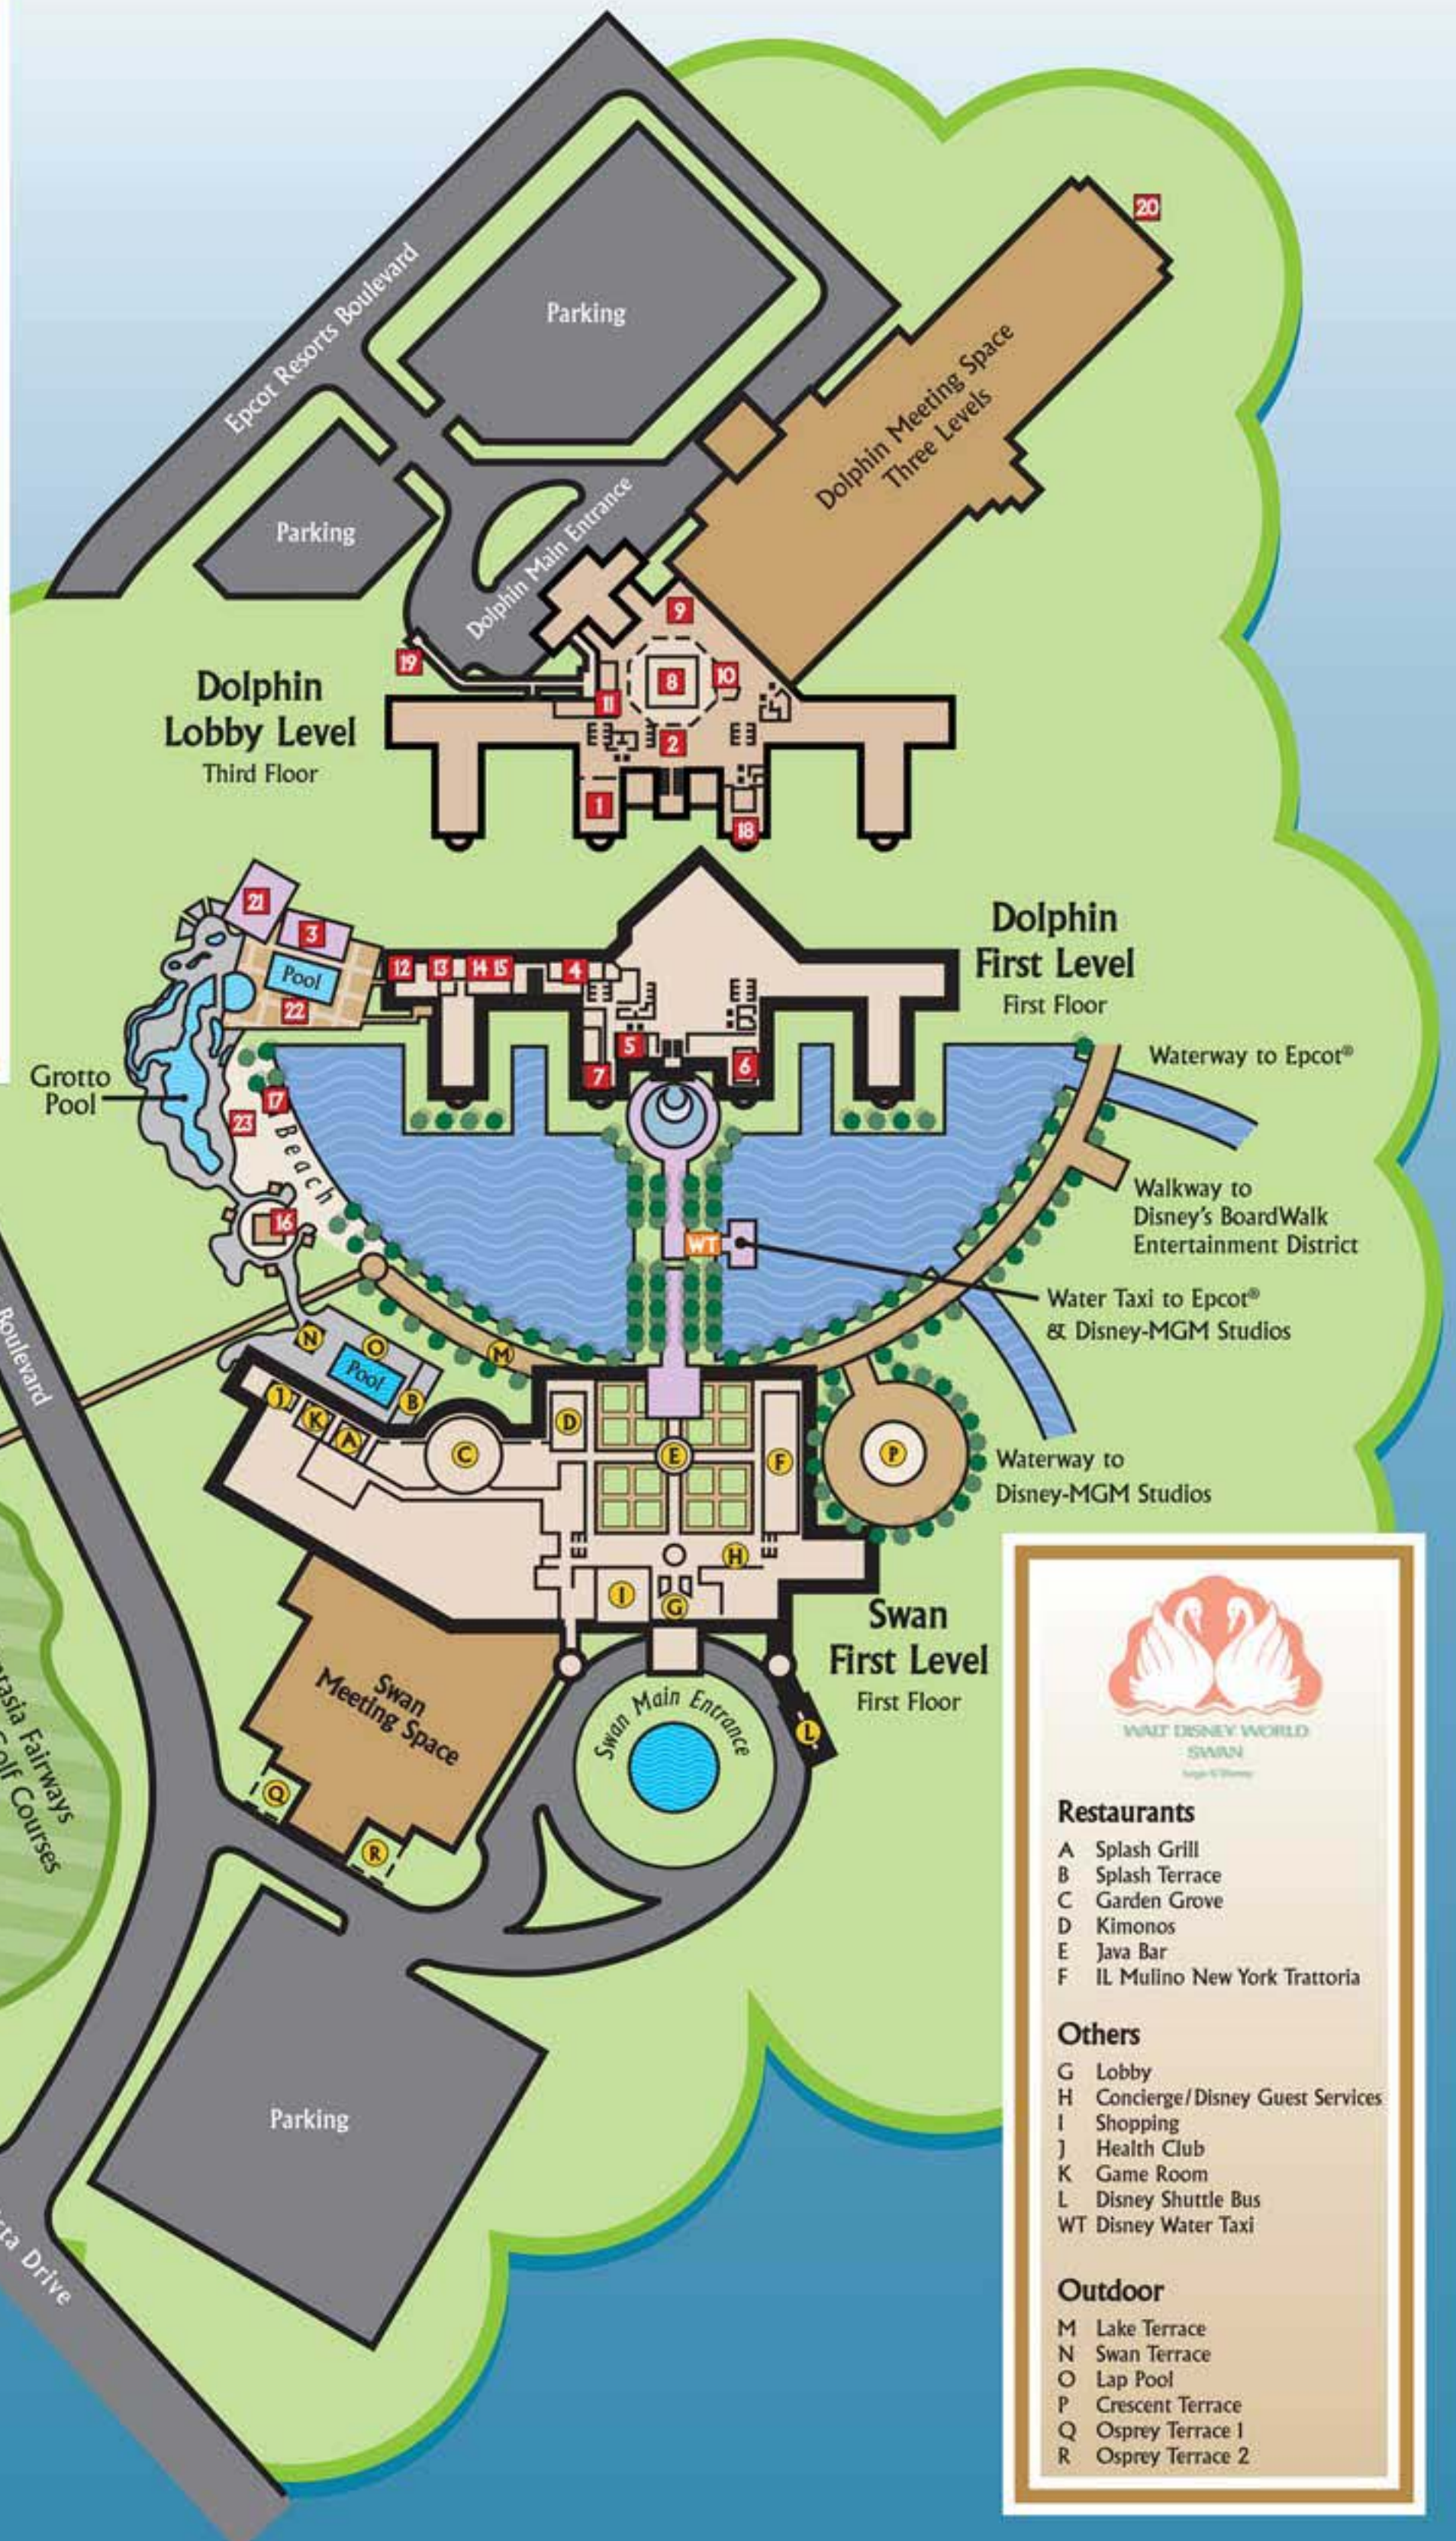

WALT DISNEY WORLD SWAN AND DOLPHIN RESORT

WALT DISNEY WORLD
DOLPHIN
Disney's Resort

Restaurants

- 1 Shula's Steak House
- 2 Lobby Lounge
- 3 Cabana Bar & Grill
- 4 Picabu
- 5 The Fountain
- 6 Todd English's bluezoo
- 7 Fresh Mediterranean Market

Others

- 8 Lobby
- 9 Concierge
- 10 Disney Guest Services
- 11 Shopping
- 12 Health Club
- 13 Camp Dolphin
- 14 Launderette
- 15 Game Room
- 16 Children's Playground
- 17 Paddle Boat Rentals
- 18 Mandara Spa
- 19 Disney Shuttle Bus
- WT Disney Water Taxi

Outdoor

- 20 Pacific Terrace
- 21 Cabana Deck
- 22 Lap Pool
- 23 Grotto Pool & Beach

WALT DISNEY WORLD
SWAN
Disney's Resort

Restaurants

- A Splash Grill
- B Splash Terrace
- C Garden Grove
- D Kimonos
- E Java Bar
- F IL Mulino New York Trattoria

Others

- G Lobby
- H Concierge/Disney Guest Services
- I Shopping
- J Health Club
- K Game Room
- L Disney Shuttle Bus
- WT Disney Water Taxi

Outdoor

- M Lake Terrace
- N Swan Terrace
- O Lap Pool
- P Crescent Terrace
- Q Osprey Terrace 1
- R Osprey Terrace 2