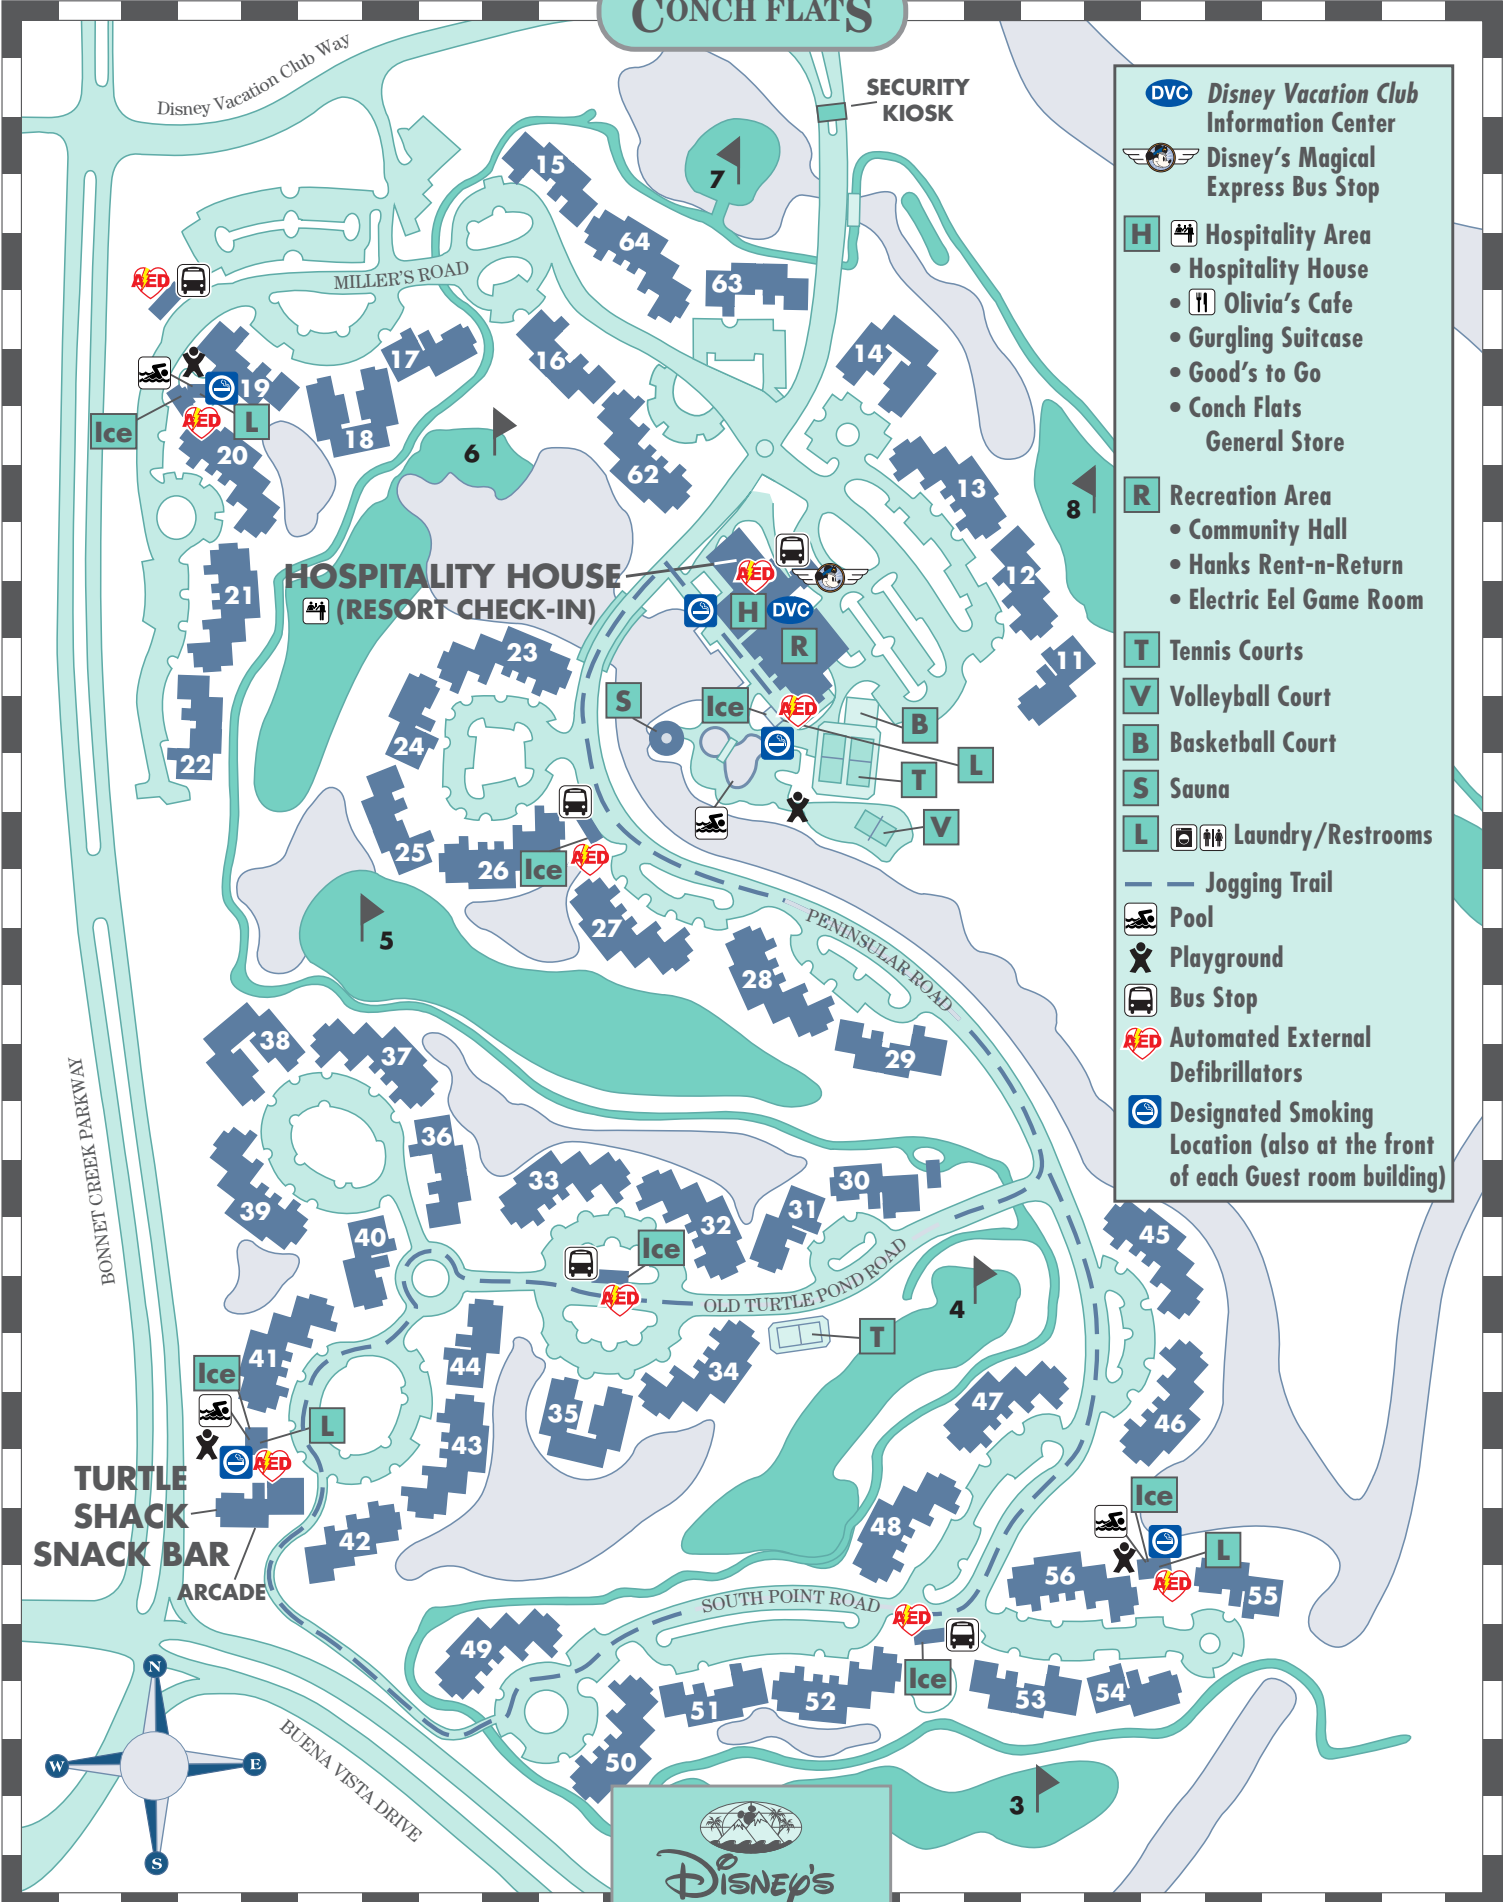

CONCH FLATS

- DVC** Disney Vacation Club Information Center
- Disney's Magical Express Bus Stop
- H** Hospitality Area
 - Hospitality House
 - Olivia's Cafe
 - Gurgling Suitcase
 - Good's to Go
 - Conch Flats General Store
- R** Recreation Area
 - Community Hall
 - Hanks Rent-n-Return
 - Electric Eel Game Room
- T** Tennis Courts
- V** Volleyball Court
- B** Basketball Court
- S** Sauna
- L** Laundry/Restrooms
- Jogging Trail
- Pool
- Playground
- Bus Stop
- Automated External Defibrillators
- Designated Smoking Location (also at the front of each Guest room building)