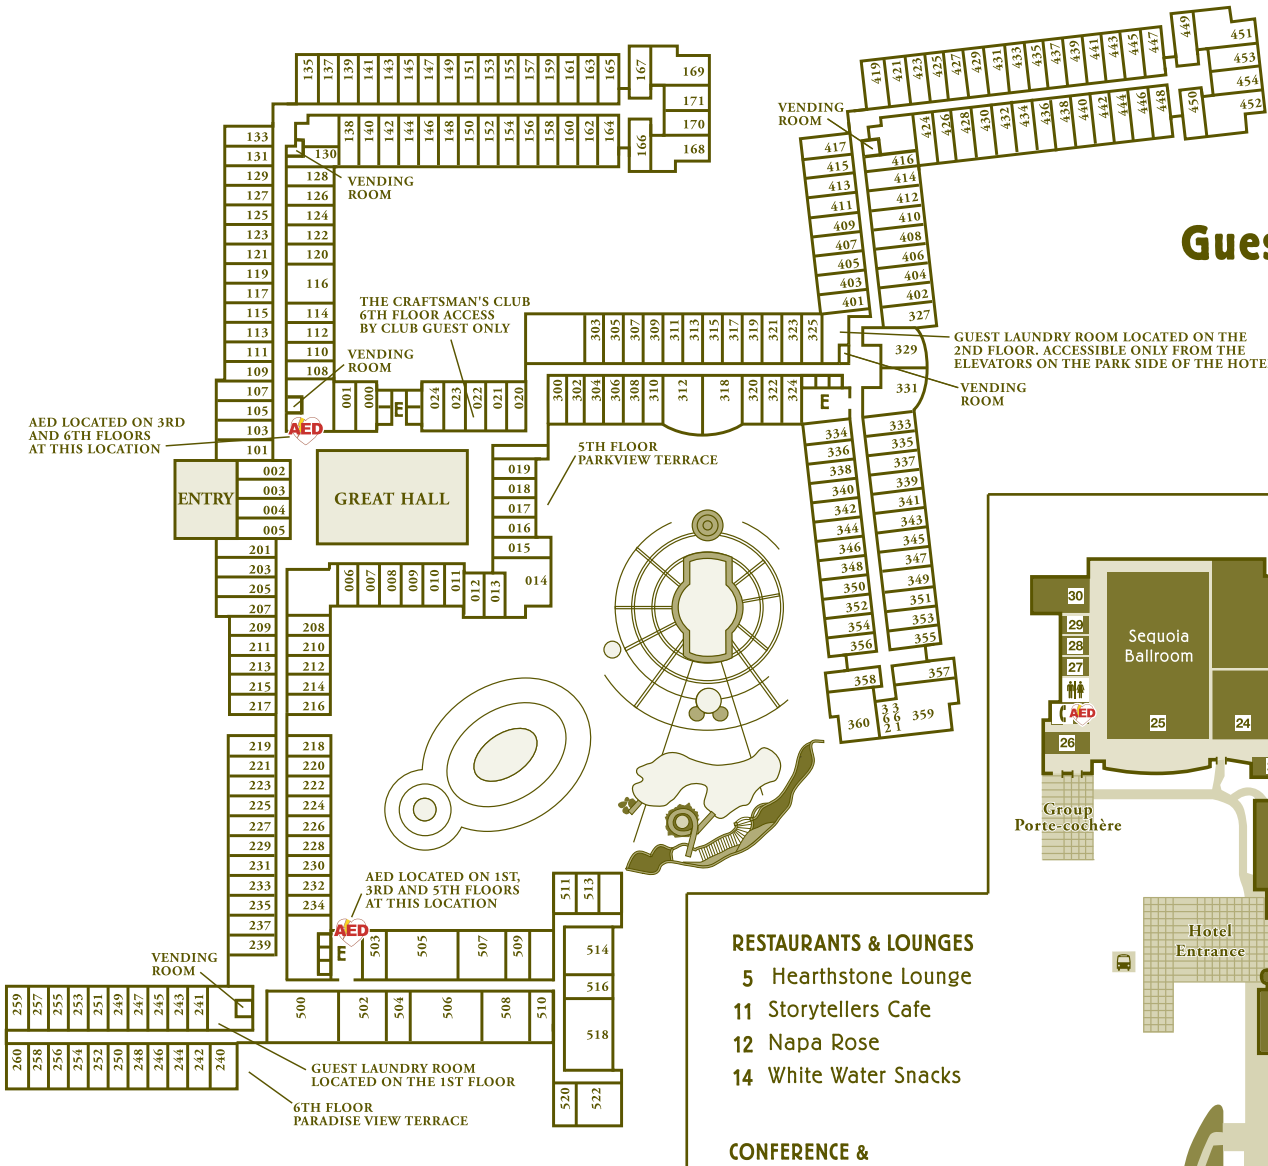

Guest Level Map

RESTAURANTS & LOUNGES

- 5 Hearthstone Lounge
- 11 Storytellers Cafe
- 12 Napa Rose
- 14 White Water Snacks

CONFERENCE & BANQUET CENTER

- 20 Trillium Rooms
- 21 Registration East
- 22 Sorrel Rooms
- 24 California Board Room
- 25 Sequoia Ballroom
- 26 Registration West
- 27 Iris Room
- 28 Lily Room
- 29 Violet Room
- 30 Wisteria Room

HOTEL FEATURES & SERVICES

- 1 Front Desk
- 2 Guest Services
- 3 Great Hall
- 4 Wedding Garden
- 6 Summer Porch
- 8 Pinocchio's Workshop
- 10 Brisa Courtyard
- 13 Mandara Spa/Fitness Center
- 23 Business Center

SHOPPING & RECREATION

- 7 Acorns Gifts & Goods
- 9 Grizzly Game Arcade
- 15 Fountain Pool
- 16 Children's Pool
- 17 Redwood Pool
- 18 Mariposa Pool
- 19 Barbeque Patio

Lobby Level Map

LEGEND

- E Elevators
- Rest Rooms
- Telephones
- Mailbox
- ATM
- Bus Pick-up
- Designated Smoking Area
- AED Automated External Defibrillator