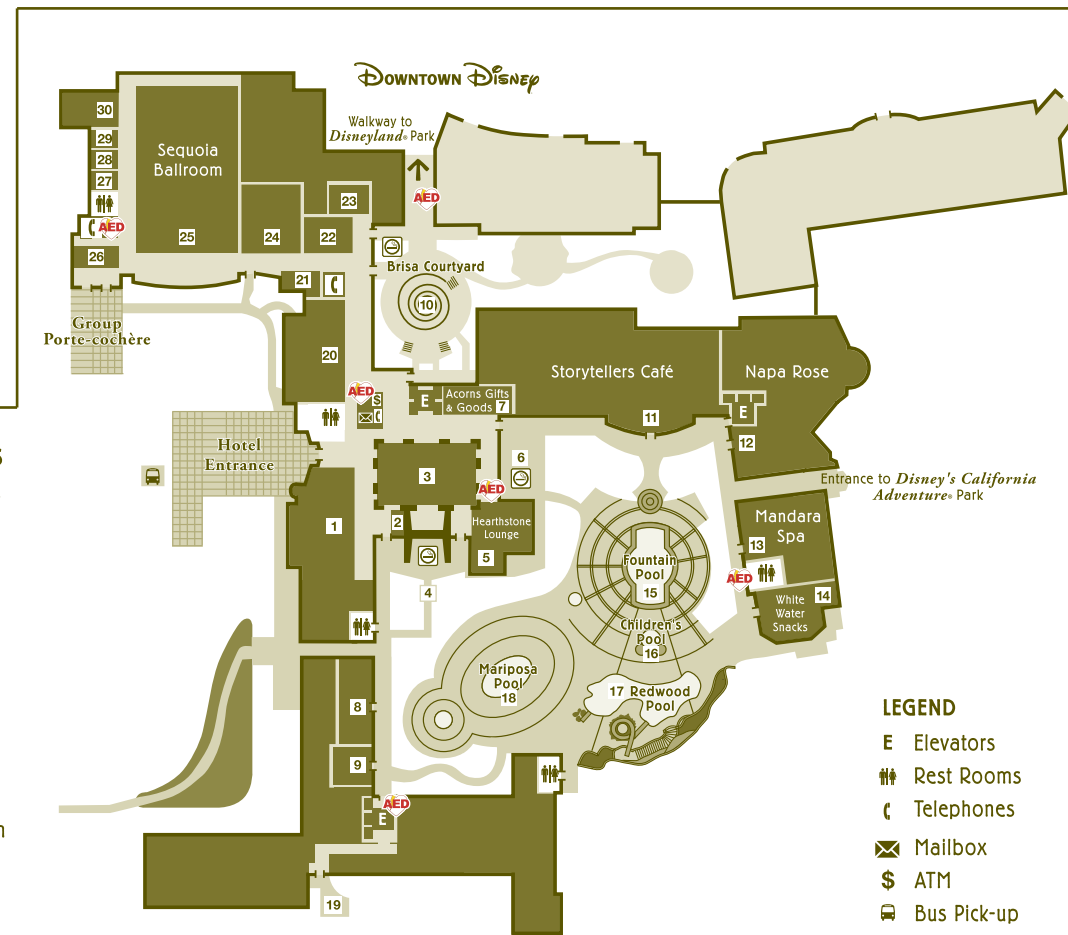

Guest Level Map

RESTAURANTS & LOUNGES

- 5 Hearthstone Lounge
- 11 Storytellers Cafe
- 12 Napa Rose
- 14 White Water Snacks

CONFERENCE & BANQUET CENTER

- 20 Trillium Rooms
- 21 Registration East
- 22 Sorrel Rooms
- 24 California Board Room
- 25 Sequoia Ballroom
- 26 Registration West
- 27 Iris Room
- 28 Lily Room
- 29 Violet Room
- 30 Wisteria Room

HOTEL FEATURES & SERVICES

- 1 Front Desk
- 2 Guest Services
- 3 Great Hall
- 4 Wedding Garden
- 6 Summer Porch
- 8 Pinocchio's Workshop
- 10 Brisa Courtyard
- 13 Mandara Spa/Fitness Center
- 23 Business Center

SHOPPING & RECREATION

- 7 Acorns Gifts & Goods
- 9 Grizzly Game Arcade
- 15 Fountain Pool
- 16 Children's Pool
- 17 Redwood Pool
- 18 Mariposa Pool
- 19 Barbeque Patio

Lobby Level Map

LEGEND

- E Elevators
- Rest Rooms
- Telephones
- Mailbox
- ATM
- Bus Pick-up
- Designated Smoking Area
- AED Automated External Defibrillator